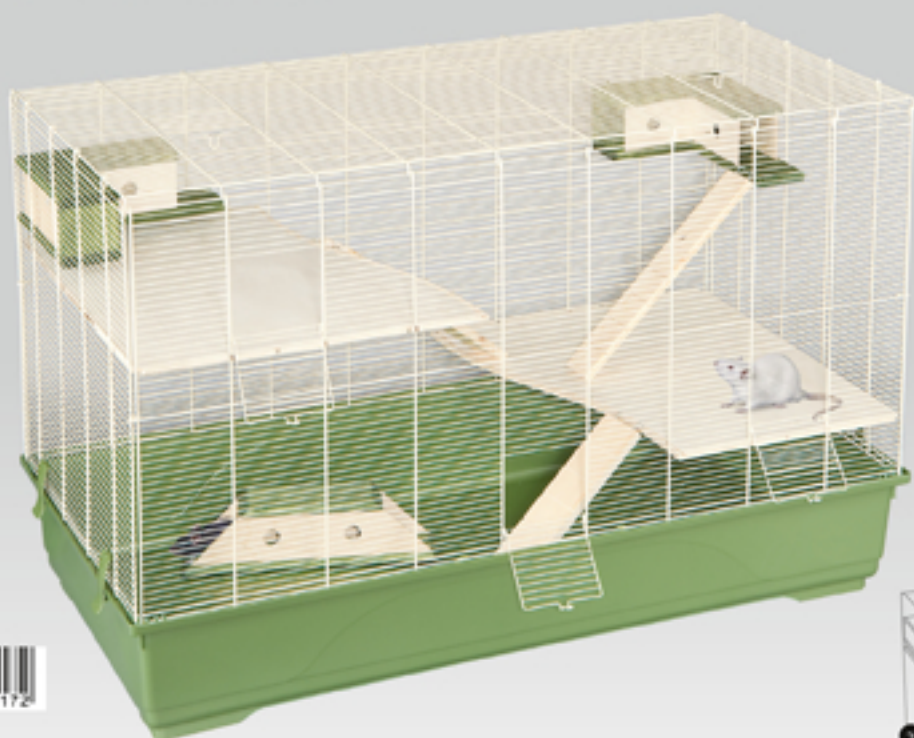

Handmade

Rat 120 Mid Wood

IDEAL FOR

155 75

→120 ×60 ↑77 cm Vol. 0,181 m³ 10,2 mm

Included

code	pcs	code	pcs	code	pcs	code	pcs	code	pcs	code	pcs	code	pcs	
	343 00	1		767 84	1		728 90	1		969 99	1		737 90	1
													736 90	1
													738 90	1

Optional

code	pcs	code	pcs	code	pcs	code	pcs	code	pcs					
	990 96	16		964 66	12		941 968	1		981 91	1		813 96	6