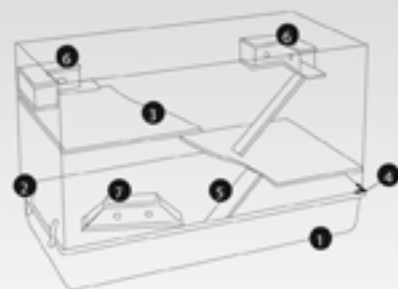

Handmade

Rat 120 Mid Wood

IDEAL FOR

155 75

→120 ×60 ↑77 cm Vol. 0,181 m³ 10,2 mm

Included

code	pcs	code	pcs	code	pcs	code	pcs	code	pcs	code	pcs	code	pcs	
	343 00	1		767 84	1		728 90	1		969 99	1		737 90	1
													736 90	1
													738 90	1